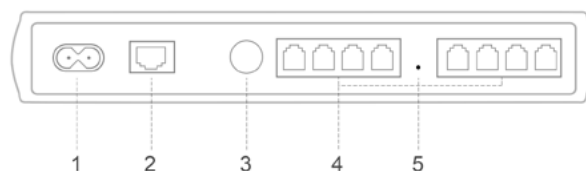

Technische data:

Vermogen	100-240VAC / 50-60Hz of -48VDC
Operationele temp.	5 tot 40°C
Opslag temp.	-25 tot 85°C
Vochtigheidsgraad	10-90% niet-condenserend
Afmetingen	172x42x220mm
Montage	Rack / Tafel / Muur
Voice ports	4