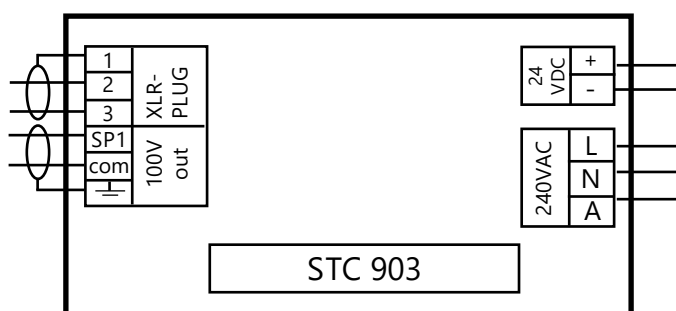

MADE FOR MARINE ENVIRONMENT