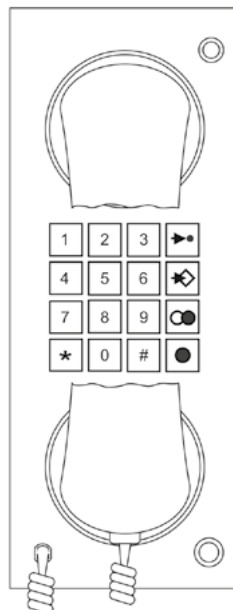

MADE FOR MARINE ENVIRONMENT